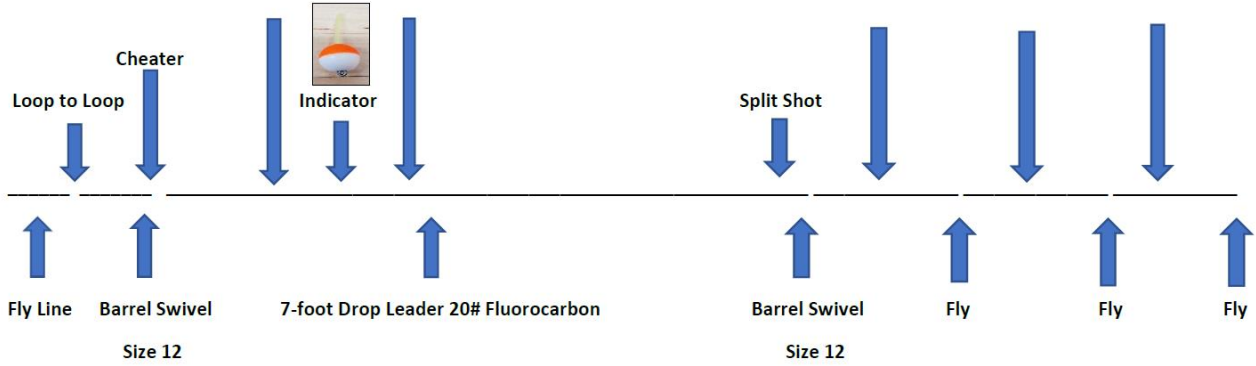

# Dead Drift Rig

Bobber Stops Bobber Stops

Indicator

Tippet Material 3x-5x

Lance Gray & Company – PO Box 962 – Willows, CA 95988

530-517-2204

[www.lancegrayandcompany.com](http://www.lancegrayandcompany.com)